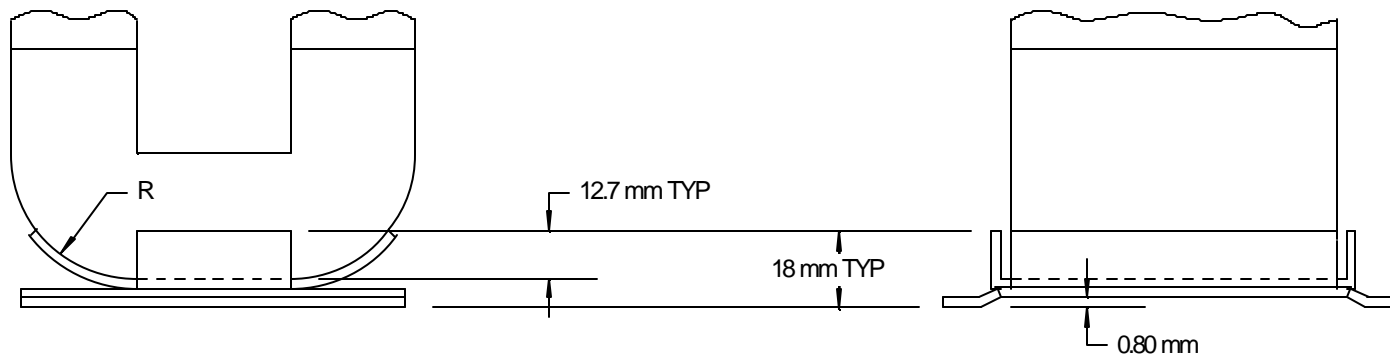

(CORE REF. DIMENSIONS)

VERTICAL MOUNTING

HORIZONTAL MOUNTING

Material		ELNA Magnetics	
MLD STEEL		Title	
SHEET 1 of 2		MOUNTING BRACKET	
By	Date	Drawing No.	Rev.
D. Tanka	01/05/04	EL 010504	B